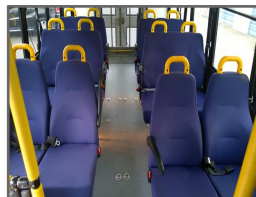

**CONDITION REPORT**

**2008 GMC Savana Special**

**INV # ABH8827**

**CONSIGNOR: COAST MOUNTAIN BUS COMPANY BUSES**

**VIN: 227088**

**ARRIVAL DATE: 9/19/2018**

**UNIT # T701**

**VEHICLE IDENTIFICATION**