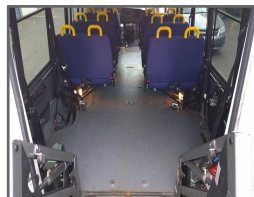

**CONDITION REPORT**

**2008 GMC Savana Special**

**INV # ABH8827**

**CONSIGNOR: COAST MOUNTAIN BUS COMPANY BUSES**

**VIN: 227088**

**ARRIVAL DATE: 9/19/2018**

**UNIT # T701**

**VEHICLE IDENTIFICATION**